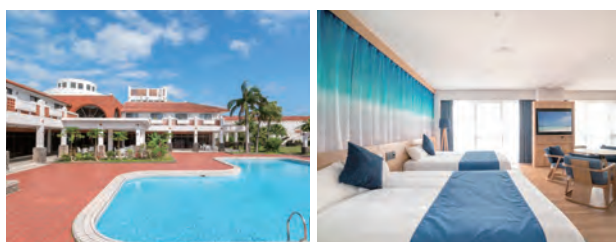

Our world-class resort hotels are loved by customers all over the world. In addition to resort hotels in Kyoto and Bali, our new hotel in Miyakojima, Okinawa, just opened in 2022. The Watermark Hotel Kyoto became the first hotel in the world to introduce Phiten water into all its water outlets, while the Watermark Hotel & Resorts Miyakojima in Okinawa has an infinity pool.

「わたし」に還る、球美(くみ)の島時間」をコンセプトとした沖縄県久米島最大のリゾート。2023年3月、54室の新客室が誕生。

The Resort Hotel Kume Island is the largest resort hotel on Kume Island in Okinawa. It is based on the concept of "Returning to 'myself' and enjoying time in Kumi, the prettiest Ryukyu island."